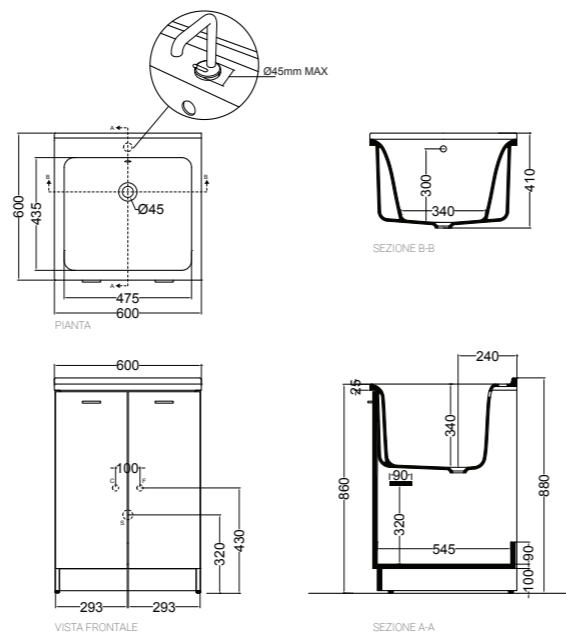

LARGE DIMENSIONS FOR THE
LARGE CERAMIC WASHBASIN
TO FILL WITH WATER BUCKETS
OR CONTAINERS INTENDED
FOR CLEANING...

COMPOSIZIONE TRE.

1. Lavabo in ceramica Large su mobile con due ante finitura Bianco Matt 60x50xh 86 cm. Large ceramic wash basin on free standing cabinet with 2 doors - Matt White finish 60x50x h 86 cm. 2. Specchio con led 60xh 90 cm. Mirror with led 60xh 90 cm. 3. Pensile con due ante 60x24x h70 cm. Wall cabinet 60x27xh 70 cm. 4. Piletta e sifone. Drain and siphon.

AREA TECNICA

Technical Area

COLLECTION.
LARGE
/ ALESSANDRO PAOLELLI DESIGNER

LARGE 60x50

LARGE 75x50

LARGE 60x60

FINITURE DISPONIBILI

Available finishes

Legno

» Truciolare nobilitato 18 mm. Idrofugo a norme EN. Laminato lucido.
Particle board 18 mm. Waterproof in conformity with EN norms. Gloss laminate.

COLORI DISPONIBILI

Available colors

Lavabo Large

» Lavabo in ceramica bianco lucido.
Ceramic washbasin, glossy white.