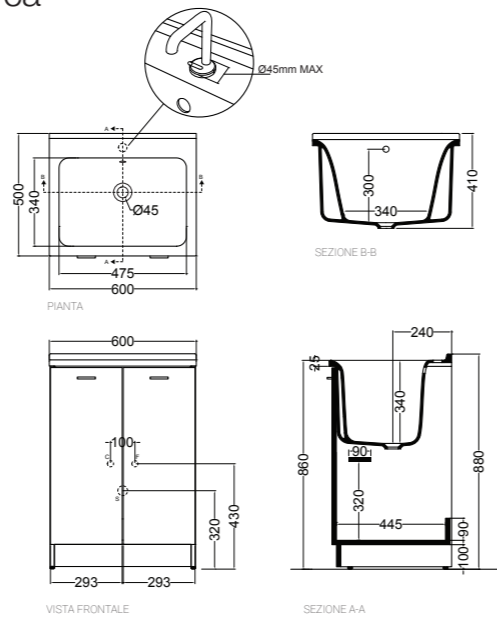

LARGE DIMENSIONS FOR THE
LARGE CERAMIC WASHBASIN
TO FILL WITH WATER BUCKETS
OR CONTAINERS INTENDED
FOR CLEANING...

COMPOSIZIONE TRE.

1. Lavabo in ceramica Large su mobile con due ante finitura Bianco Matt 60x50xh 86 cm. Large ceramic wash basin on free standing cabinet with 2 doors - Matt White finish 60x50x h 86 cm. 2. Specchio con led 60xh 90 cm. Mirror with led 60xh 90 cm. 3. Pensile con due ante 60x24x h70 cm. Wall cabinet 60x27xh 70 cm. 4. Piletta e sifone. Drain and siphon.

AREA TECNICA

Technical Area

COLLECTION.
LARGE
/ ALESSANDRO PAOLELLI DESIGNER

LARGE 60x50

LARGE 75x50

LARGE 60x60

FINITURE DISPONIBILI

Available finishes