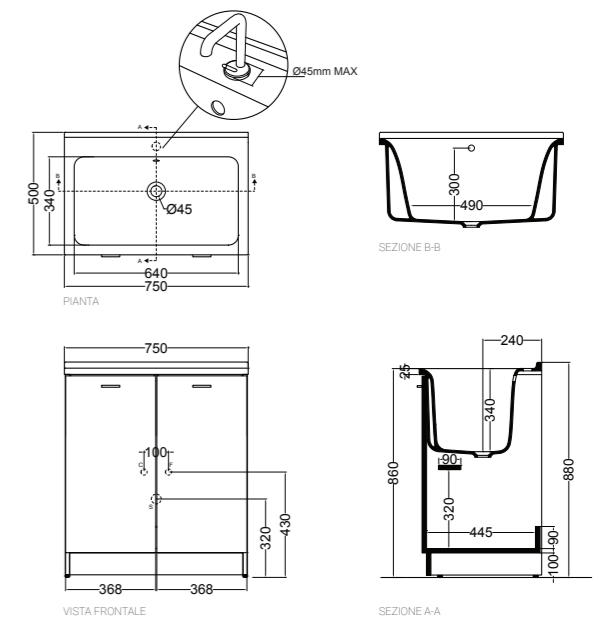

LARGE DIMENSIONS FOR THE
LARGE CERAMIC WASHBASIN
TO FILL WITH WATER BUCKETS
OR CONTAINERS INTENDED
FOR CLEANING...

COMPOSIZIONE TRE.

1. Lavabo in ceramica Large su mobile con due ante finitura Bianco Matt 60x50xh 86 cm. Large ceramic wash basin on free standing cabinet with 2 doors - Matt White finish 60x50x h 86 cm. 2. Specchio con led 60xh 90 cm. Mirror with led 60xh 90 cm. 3. Pensile con due ante 60x24x h70 cm. Wall cabinet 60x27xh 70 cm. 4. Piletta e sifone. Drain and siphon.

AREA TECNICA

Technical Area

COLLECTION.
LARGE
/ ALESSANDRO PAOLELLI DESIGNER

LARGE 60x50

LARGE 75x50

LARGE 60x60

FINITURE DISPONIBILI

Available finishes

Legno

» Truciolare nobilitato 18 mm. Idrofugo a norme EN. Laminato lucido.
Particle board 18 mm. Waterproof in conformity with EN norms. Gloss laminate.

COLORI DISPONIBILI

Available colors

Lavabo Large

» Lavabo in ceramica bianco lucido.
Ceramic washbasin, glossy white.