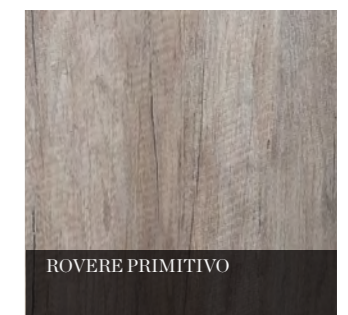

Legno

» Truciolare nobilitato 18 mm. Idrofugo a norme EN. Laminato lucido.
Particle board 18 mm. Waterproof in conformity with EN norms. Gloss laminate.